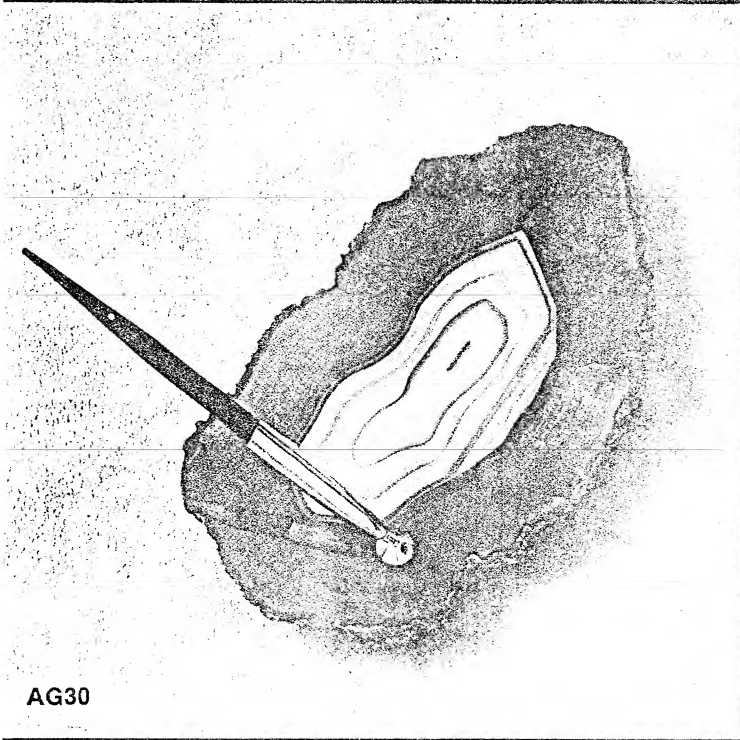

M14 Proud Mexican onyx displaying the exquisite markings of layered stone, 4" x 7 1/2"; lustrous finish; nameplate. With two brown "White Dot" ballpoints by Sheaffer. $37.50